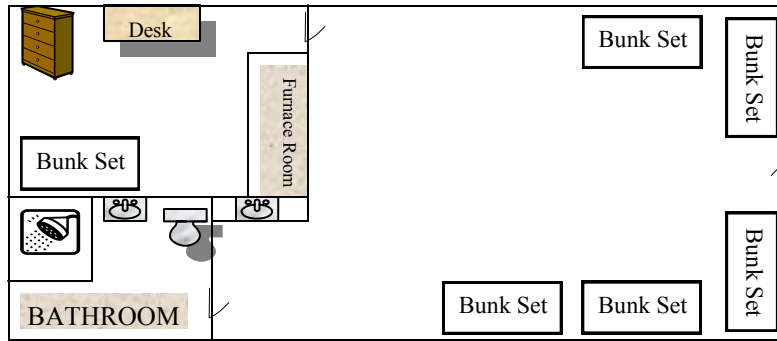

Standard Dormitory Lodging: SHAGBARK DORMS

Omaha, Kickapoo, Huron, Pottawatomi, Sauk Fox, Algonquin,
Sioux, Winnebago, Erie, Menominee, Chippewa, Illinois

Standard Dormitory Lodging: SHAGBARK DORMS

Comanche, Iroquois

NOTE:

1. All 14 Shagbark Dormitories are identical EXCEPT Iroquois and Comanche, SEE above layout.
2. All dormitories has bunk style beds.
3. Maximum Occupancy per each dorm: 12
4. Handicap Buildings are:
 - Kickapoo, Huron, Erie, Chippewa
5. Each bunk bed includes a pillow and blanket ONLY.