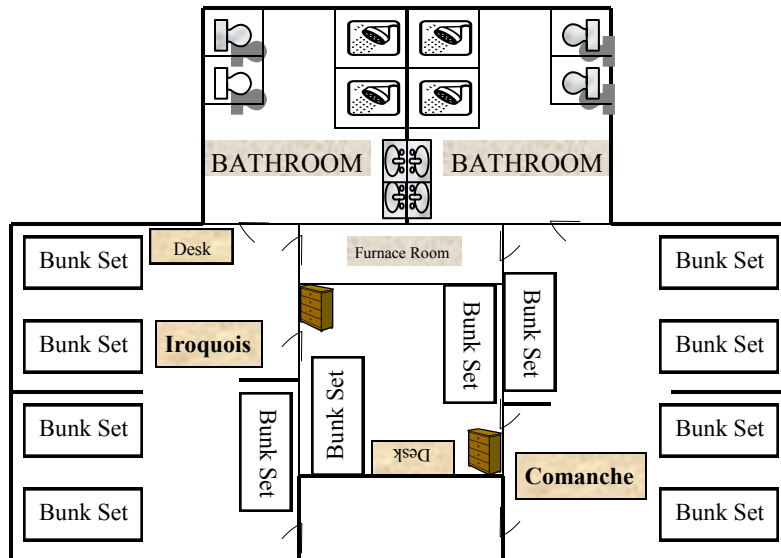

Standard Dormitory Lodging: SHAGBARK DORMS

Omaha, Kickapoo, Huron, Pottawatomi, Sauk Fox, Algonquin,
Sioux, Winnebago, Erie, Menominee, Chippewa, Illinois

Standard Dormitory Lodging: SHAGBARK DORMS

Comanche, Iroquois

NOTE:

1. All 14 Shagbark Dormitories are identical EXCEPT Iroquois and Comanche, SEE above layout.
2. All dormitories has bunk style beds.
3. Maximum Occupancy per each dorm: 12
4. Handicap Buildings are:
 - Kickapoo, Huron, Erie, Chippewa
5. Each bunk bed includes a pillow and blanket ONLY.