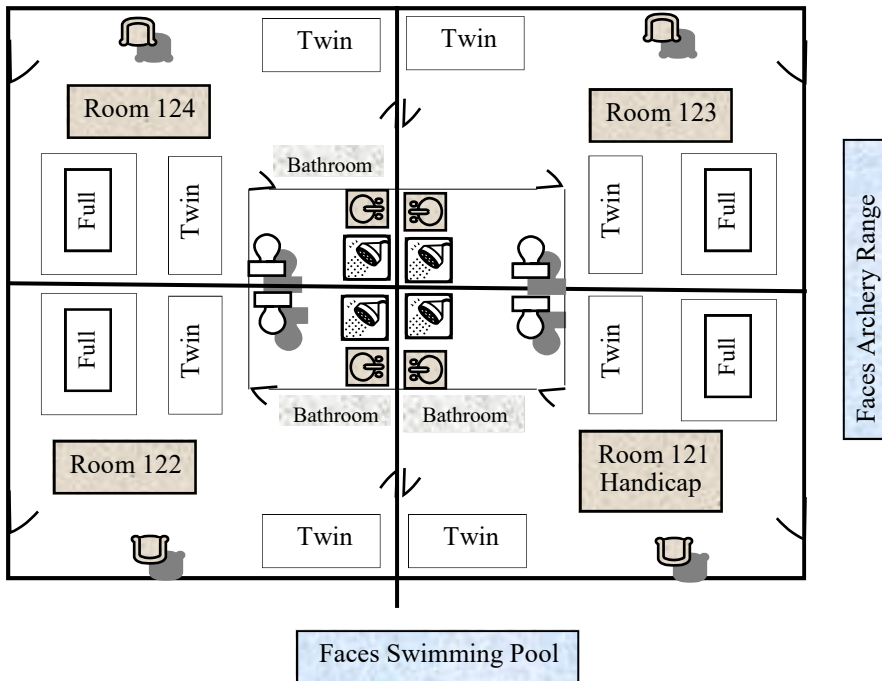

## Hotel Lodging: MEADOWLARK

### All Bedroom Layouts

1. EACH bedroom has
  - 1 Full Bed
  - 2 Twin Beds
2. Maximum Occupancy for entire building: 16
3. Rooms 121 and 122 are adjoining rooms.
4. Rooms 123 and 124 are adjoining rooms.
5. Linens and towels are included.
6. Private Bathrooms