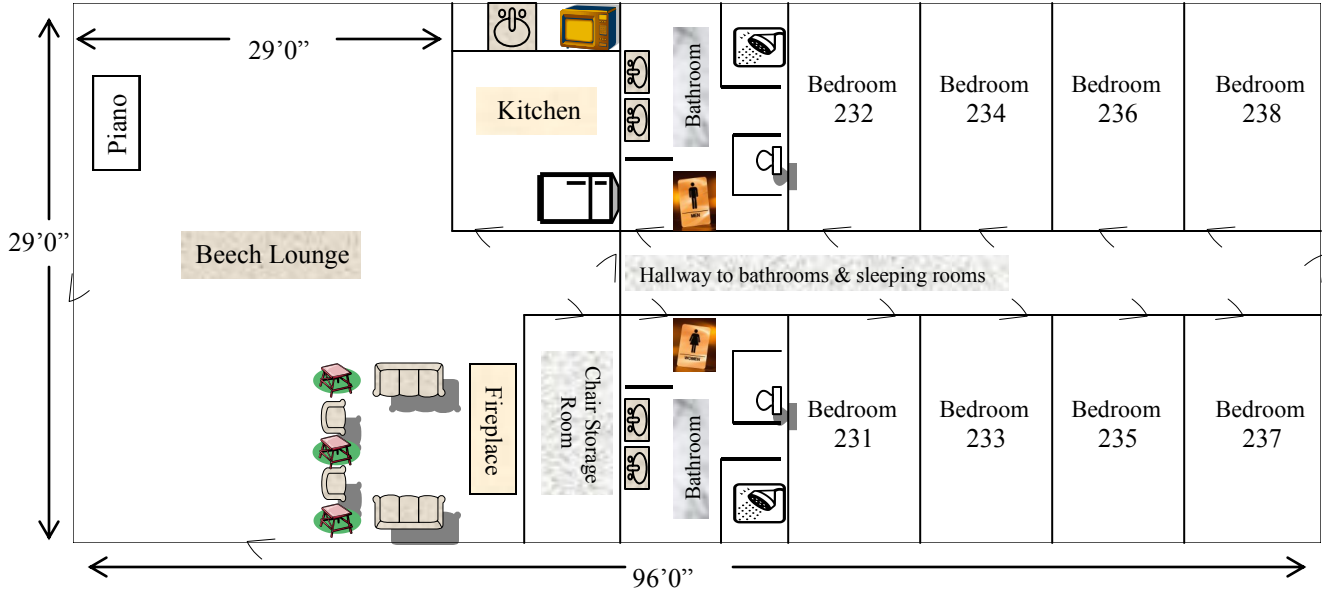

Deluxe Lodging / Floor Plan: BEECH

All Bedroom Layouts

NOTE:

1. EACH bedroom has 2 Twin Beds
2. Maximum Occupancy for entire building: 16
3. Linens and Towels are included.
4. Shared Bathrooms

REVISED 4/26/19