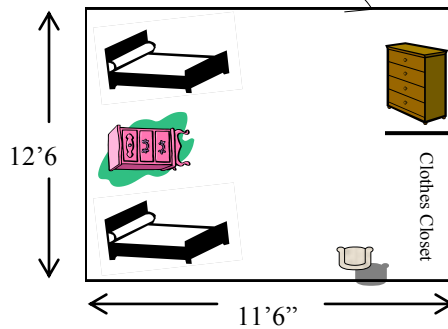

Deluxe Lodging / Floor Plan: BEECH

All Bedroom Layouts

NOTE:

1. EACH bedroom has 2 Twin Beds
2. Maximum Occupancy for entire building: 16
3. Linens and Towels are included.
4. Shared Bathrooms

REVISED 4/26/19