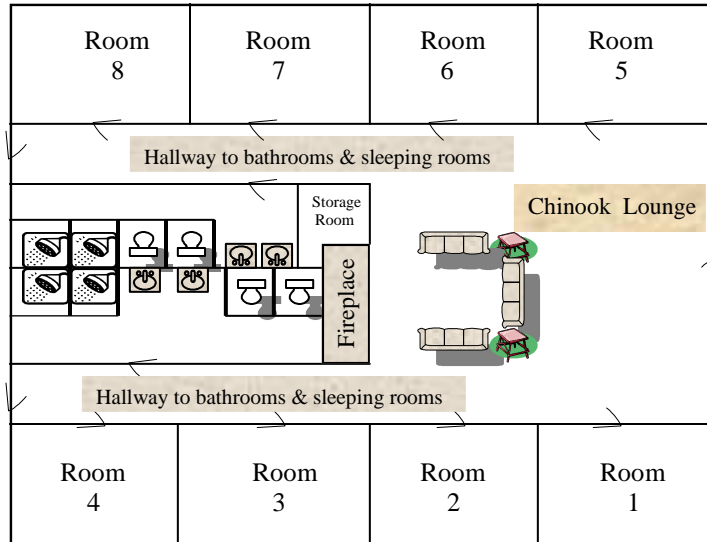

## Deluxe Lodging: CHINOOK

### All Bedroom Layouts

#### NOTE:

1. Each bedroom has 2 Bunk Beds
2. Maximum Occupancy for entire building: 32
3. Linens and Towels are included.

REVISED 3/4/2010