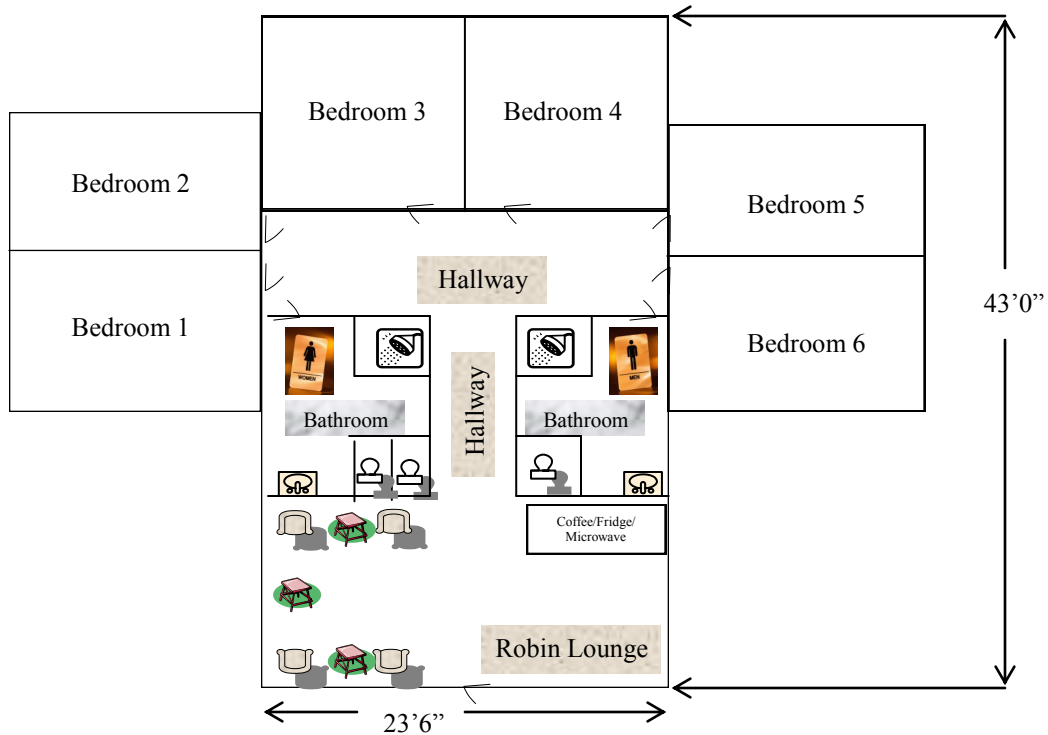

Deluxe Lodging: ROBIN

All Bedroom Layouts

NOTE:

1. EACH bedroom has 2 Twin Beds with a sink.
2. Maximum Occupancy per entire building: 12 people
3. Linens and Towels are included.
4. Shared Bathrooms

REVISED 4/26/2019