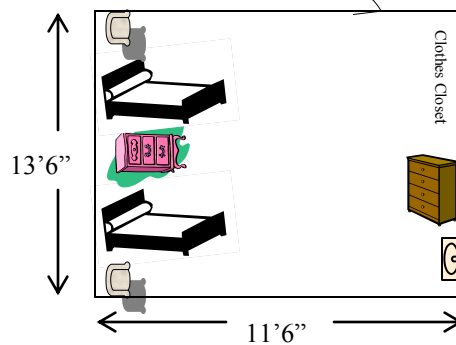

Deluxe Lodging: ROBIN

All Bedroom Layouts

NOTE:

1. EACH bedroom has 2 Twin Beds with a sink.
2. Maximum Occupancy per entire building: 12 people
3. Linens and Towels are included.
4. Shared Bathrooms

REVISED 4/26/2019