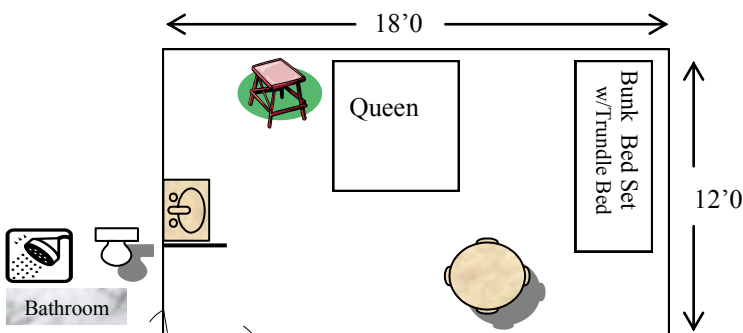

Hotel Lodging / Floor Plan: SANDPIPER

Bedrooms 103/104/105/106/107 Layouts

Bedrooms 101/102 Layouts

Bedrooms 108/109 Layouts

NOTE:

1. EACH bedroom has
 - 1 Queen Bed
 - 1 Set of Bunk Beds w/a Trundle Bed
2. One handicap room: Bedroom 105
3. Maximum Occupancy for entire building: 45
4. Linens and towels are included.
5. Private Bathrooms