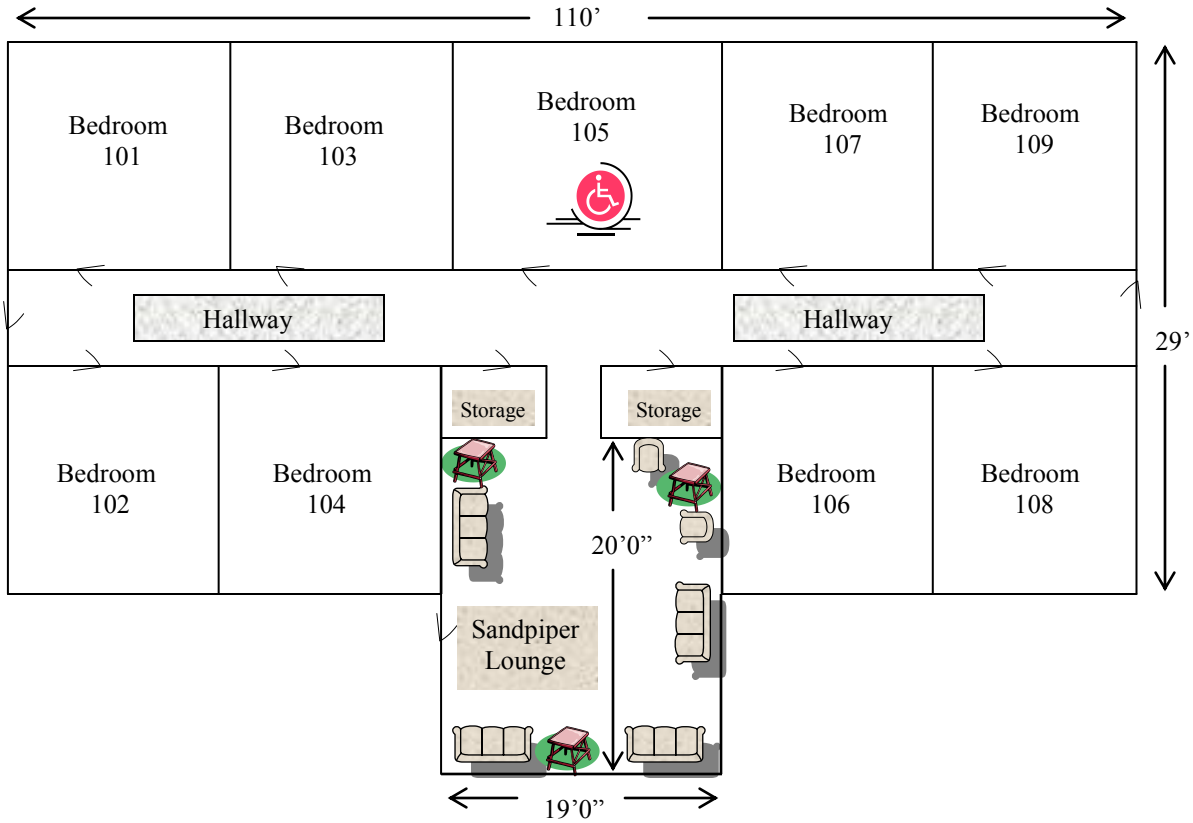

Hotel Lodging / Floor Plan: SANDPIPER

Bedrooms 103/104/105/106/107 Layouts

Bedrooms 101/102 Layouts

Bedrooms 108/109 Layouts

NOTE:

1. EACH bedroom has
 - 1 Queen Bed
 - 1 Set of Bunk Beds w/a Trundle Bed
2. One handicap room: Bedroom 105
3. Maximum Occupancy for entire building: 45
4. Linens and towels are included.
5. Private Bathrooms