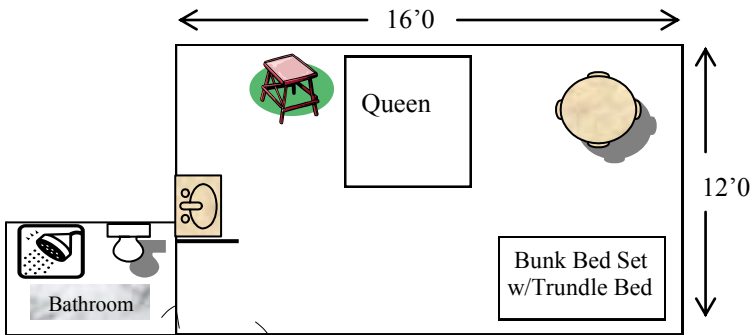

Hotel Lodging / Floor Plan: SANDPIPER

Bedrooms 103/104/105/106/107 Layouts

Bedrooms 101/102 Layouts

Bedrooms 108/109 Layouts

NOTE:

1. EACH bedroom has
 - 1 Queen Bed
 - 1 Set of Bunk Beds w/a Trundle Bed
2. One handicap room: Bedroom 105
3. Maximum Occupancy for entire building: 45
4. Linens and towels are included.
5. Private Bathrooms