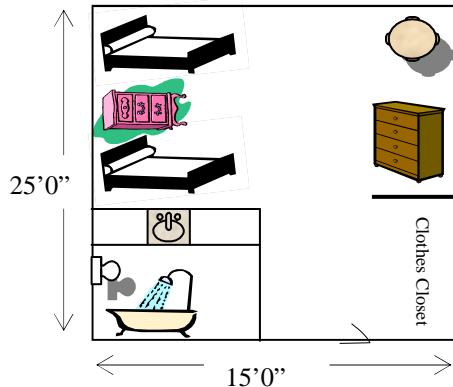

Hotel Lodging: WONDERLAND LODGE

NOTE there are 28 rooms with 32 bedrooms (NOTE the Suites has 2 bedrooms each)

All Wonderland Lodge Bedroom Layouts

Lodge Rooms

NOTE:

- Each bedroom has:
 - 2 Queen Beds and 1 Pull-out couch
- Adjoining bedrooms:
 - 102 and 103
 - 108 and 109
 - 203 and 205
 - 213 and 215
- Maximum Occupancy: 6
- Linens and towels are included.

**Lodge Handicap Accessible Rooms
216 & 218**

NOTE:

- Each bedroom has:
 - 1 Queen Bed
 - 1 Twin Bed
 - 1 Pull-out couch
- Maximum Occupancy: 5
- Linens and towels are included.

NOTE:
Each Suite contains 2 bedrooms
Suites 106 & 210 have the AC & Heating Controls

Lodge Suite 105

NOTE:

- Kitchens are shared by 2 suites .
- Each Suite contains 2 bedrooms:**
- Suites 105 has:
 - Each bedroom contains 1 Queen Bed
- Sitting area has 1 pull-out couch
- Maximum Occupancy: 6

Lodge Suite 106, 209, & 210

NOTE:

- Kitchens are shared by 2 suites.
- Each Suite contains 2 bedrooms:**
- Suites 106, 209, & 210 has:
 - **1 bedroom has:**
 - a. 1 Queen Bed
 - **2nd bedroom has:**
 - a. 2 Twin Beds
- Sitting area has 1 pull-out couch
- Maximum Occupancy: 6
- Linens and towels are included.