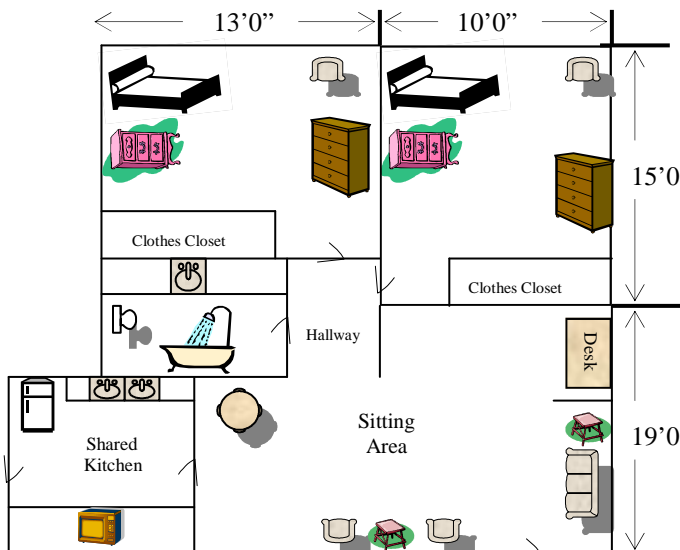

Hotel Lodging: WONDERLAND LODGE

NOTE there are 28 rooms with 32 bedrooms (NOTE the Suites has 2 bedrooms each)

All Wonderland Lodge Bedroom Layouts

Lodge Rooms

NOTE:

- Each bedroom has:
 - 2 Queen Beds and 1 Pull-out couch
- Adjoining bedrooms:
 - 102 and 103
 - 108 and 109
 - 203 and 205
 - 213 and 215
- Maximum Occupancy: 6
- Linens and towels are included.

**Lodge Handicap Accessible Rooms
216 & 218**

NOTE:

- Each bedroom has:
 - 1 Queen Bed
 - 1 Twin Bed
 - 1 Pull-out couch
- Maximum Occupancy: 5
- Linens and towels are included.

NOTE:
Each Suite contains 2 bedrooms
Suites 106 & 210 have the AC & Heating Controls

Lodge Suite 105

NOTE:

- Kitchens are shared by 2 suites .
- Each Suite contains 2 bedrooms:**
- Suites 105 has:
 - Each bedroom contains 1 Queen Bed
- Sitting area has 1 pull-out couch
- Maximum Occupancy: 6

Lodge Suite 106, 209, & 210

NOTE:

- Kitchens are shared by 2 suites.
- Each Suite contains 2 bedrooms:**
- Suites 106, 209, & 210 has:
 - **1 bedroom has:**
 - a. 1 Queen Bed
 - **2nd bedroom has:**
 - a. 2 Twin Beds
- Sitting area has 1 pull-out couch
- Maximum Occupancy: 6
- Linens and towels are included.