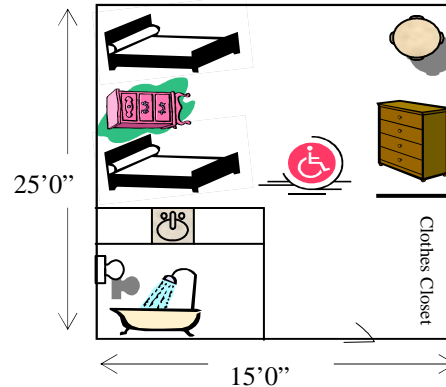

Hotel Lodging: WONDERLAND LODGE

NOTE there are 28 rooms with 32 bedrooms (NOTE the Suites has 2 bedrooms each)

All Wonderland Lodge Bedroom Layouts

Lodge Rooms

NOTE:

- Each bedroom has:
 - 2 Queen Beds and 1 Pull-out couch
- Adjoining bedrooms:
 - 102 and 103
 - 108 and 109
 - 203 and 205
 - 213 and 215
- Maximum Occupancy: 6
- Linens and towels are included.

**Lodge Handicap Accessible Rooms
216 & 218**

NOTE:

- Each bedroom has:
 - 1 Queen Bed
 - 1 Twin Bed
 - 1 Pull-out couch
- Maximum Occupancy: 5
- Linens and towels are included.

NOTE:
Each Suite contains 2 bedrooms
Suites 106 & 210 have the AC & Heating Controls

Lodge Suite 105

NOTE:

- Kitchens are shared by 2 suites .
- Each Suite contains 2 bedrooms:**
- Suites 105 has:
 - Each bedroom contains 1 Queen Bed
- Sitting area has 1 pull-out couch
- Maximum Occupancy: 6

Lodge Suite 106, 209, & 210

NOTE:

- Kitchens are shared by 2 suites.
- Each Suite contains 2 bedrooms:**
- Suites 106, 209, & 210 has:
 - **1 bedroom has:**
 - a. 1 Queen Bed
 - **2nd bedroom has:**
 - a. 2 Twin Beds
- Sitting area has 1 pull-out couch
- Maximum Occupancy: 6
- Linens and towels are included.