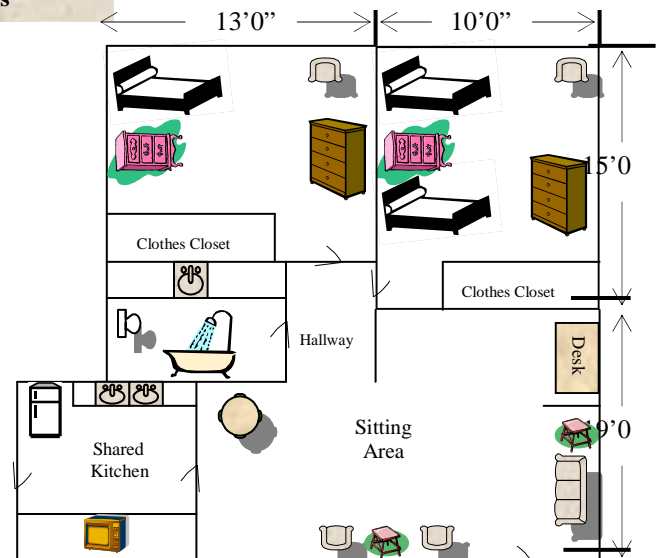

Hotel Lodging: WONDERLAND LODGE

NOTE there are 28 rooms with 32 bedrooms (NOTE the Suites has 2 bedrooms each)

All Wonderland Lodge Bedroom Layouts

Lodge Rooms

NOTE:

- Each bedroom has:
 - 2 Queen Beds and 1 Pull-out couch
- Adjoining bedrooms:
 - 102 and 103
 - 108 and 109
 - 203 and 205
 - 213 and 215
- Maximum Occupancy: 6
- Linens and towels are included.

**Lodge Handicap Accessible Rooms
216 & 218**

NOTE:

- Each bedroom has:
 - 1 Queen Bed
 - 1 Twin Bed
 - 1 Pull-out couch
- Maximum Occupancy: 5
- Linens and towels are included.

NOTE:
Each Suite contains 2 bedrooms
Suites 106 & 210 have the AC & Heating Controls

Lodge Suite 105

NOTE:

- Kitchens are shared by 2 suites .
- Each Suite contains 2 bedrooms:**
- Suites 105 has:
 - Each bedroom contains 1 Queen Bed
- Sitting area has 1 pull-out couch
- Maximum Occupancy: 6

Lodge Suite 106, 209, & 210

NOTE:

- Kitchens are shared by 2 suites.
- Each Suite contains 2 bedrooms:**
- Suites 106, 209, & 210 has:
 - **1 bedroom has:**
 - a. 1 Queen Bed
 - **2nd bedroom has:**
 - a. 2 Twin Beds
- Sitting area has 1 pull-out couch
- Maximum Occupancy: 6
- Linens and towels are included.